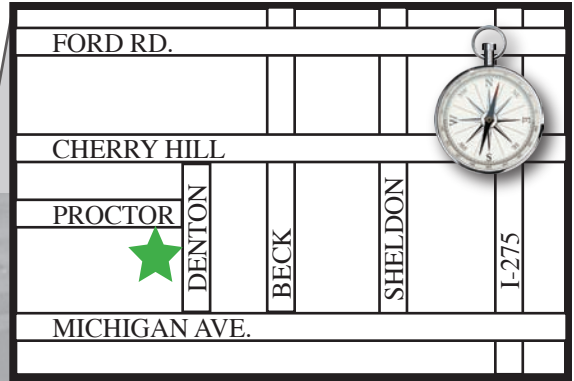

Proctor

Denton

Independence Park

LEGEND

- 6v6 (U9/U10)
- 8v8 (U11/U12)
- 11v11 (U13+)
- Field Rested

Independence Park is located off Denton Rd • South of Cherry Hill.
 GPS/Mapquest: 1898 Denton Road • Canton, MI 48188