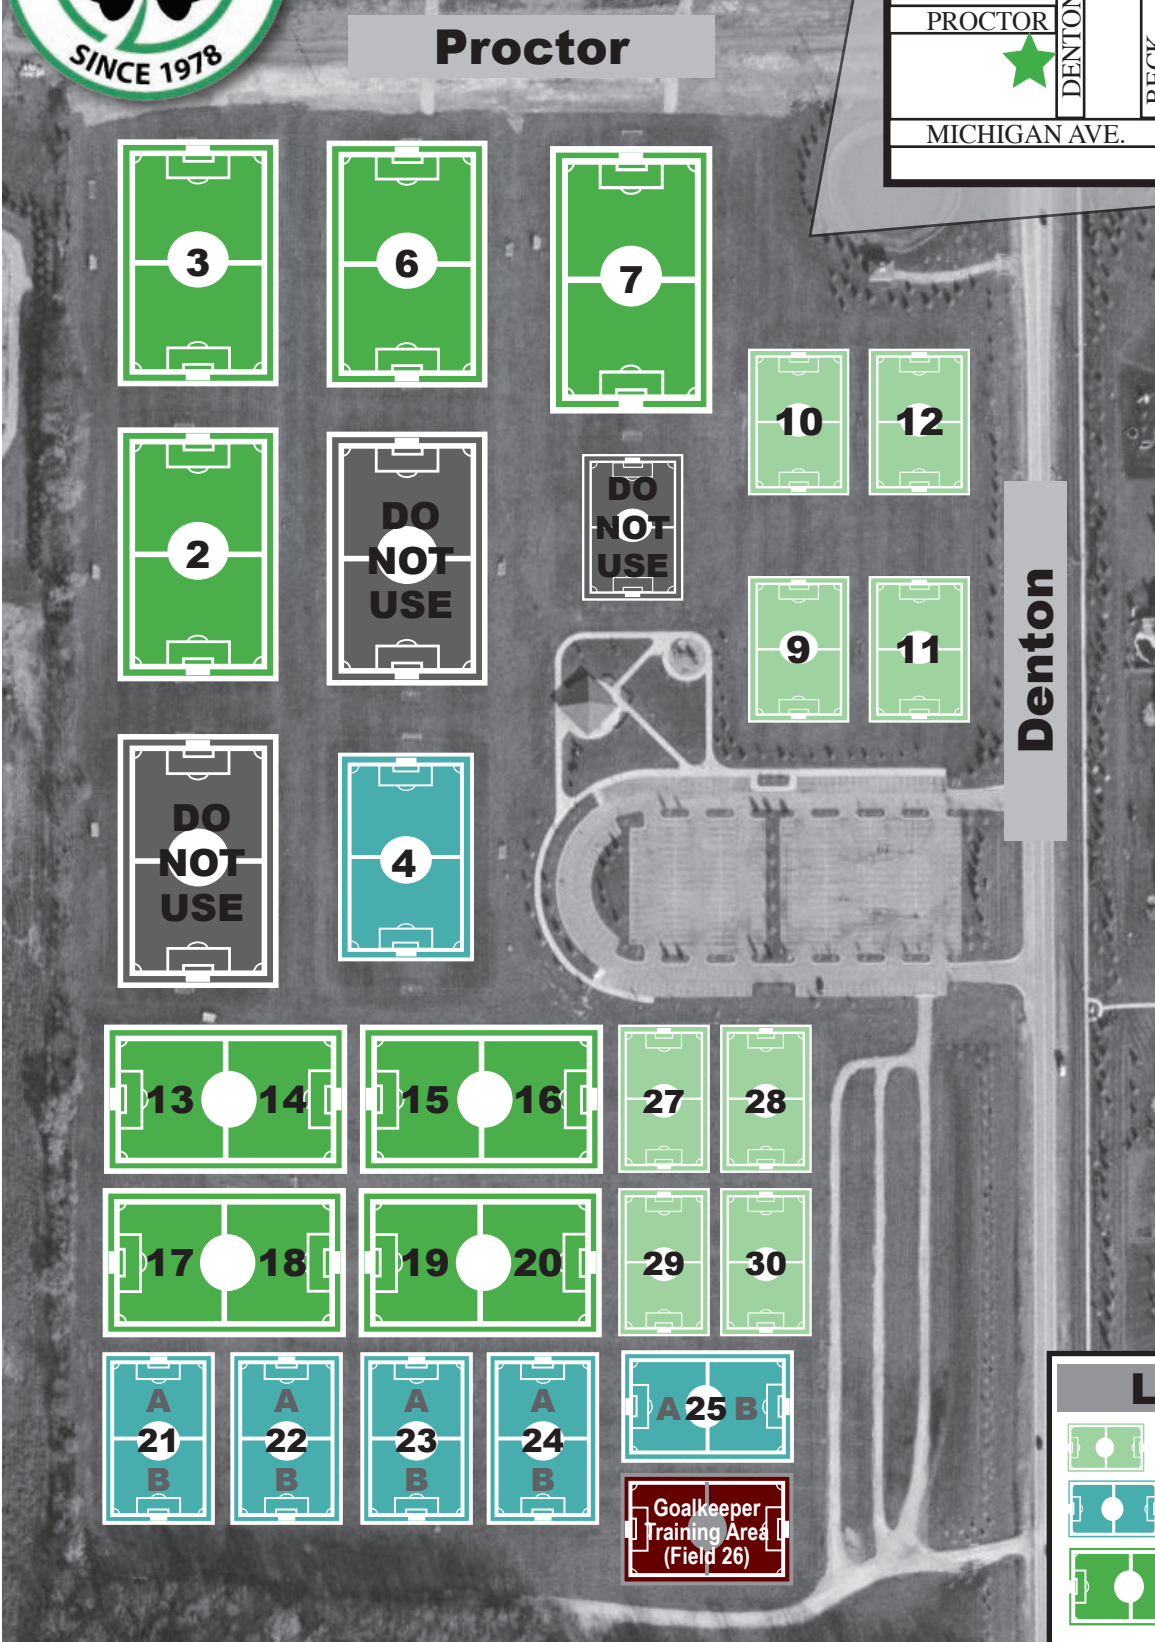

Proctor

Denton

Independence Park

LEGEND

- 6v6 (U9/U10)
- 8v8 (U11/U12)
- 11v11 (U13+)
- Field Rested

Independence Park is located off Denton Rd • South of Cherry Hill.
 GPS/Mapquest: 1898 Denton Road • Canton, MI 48188