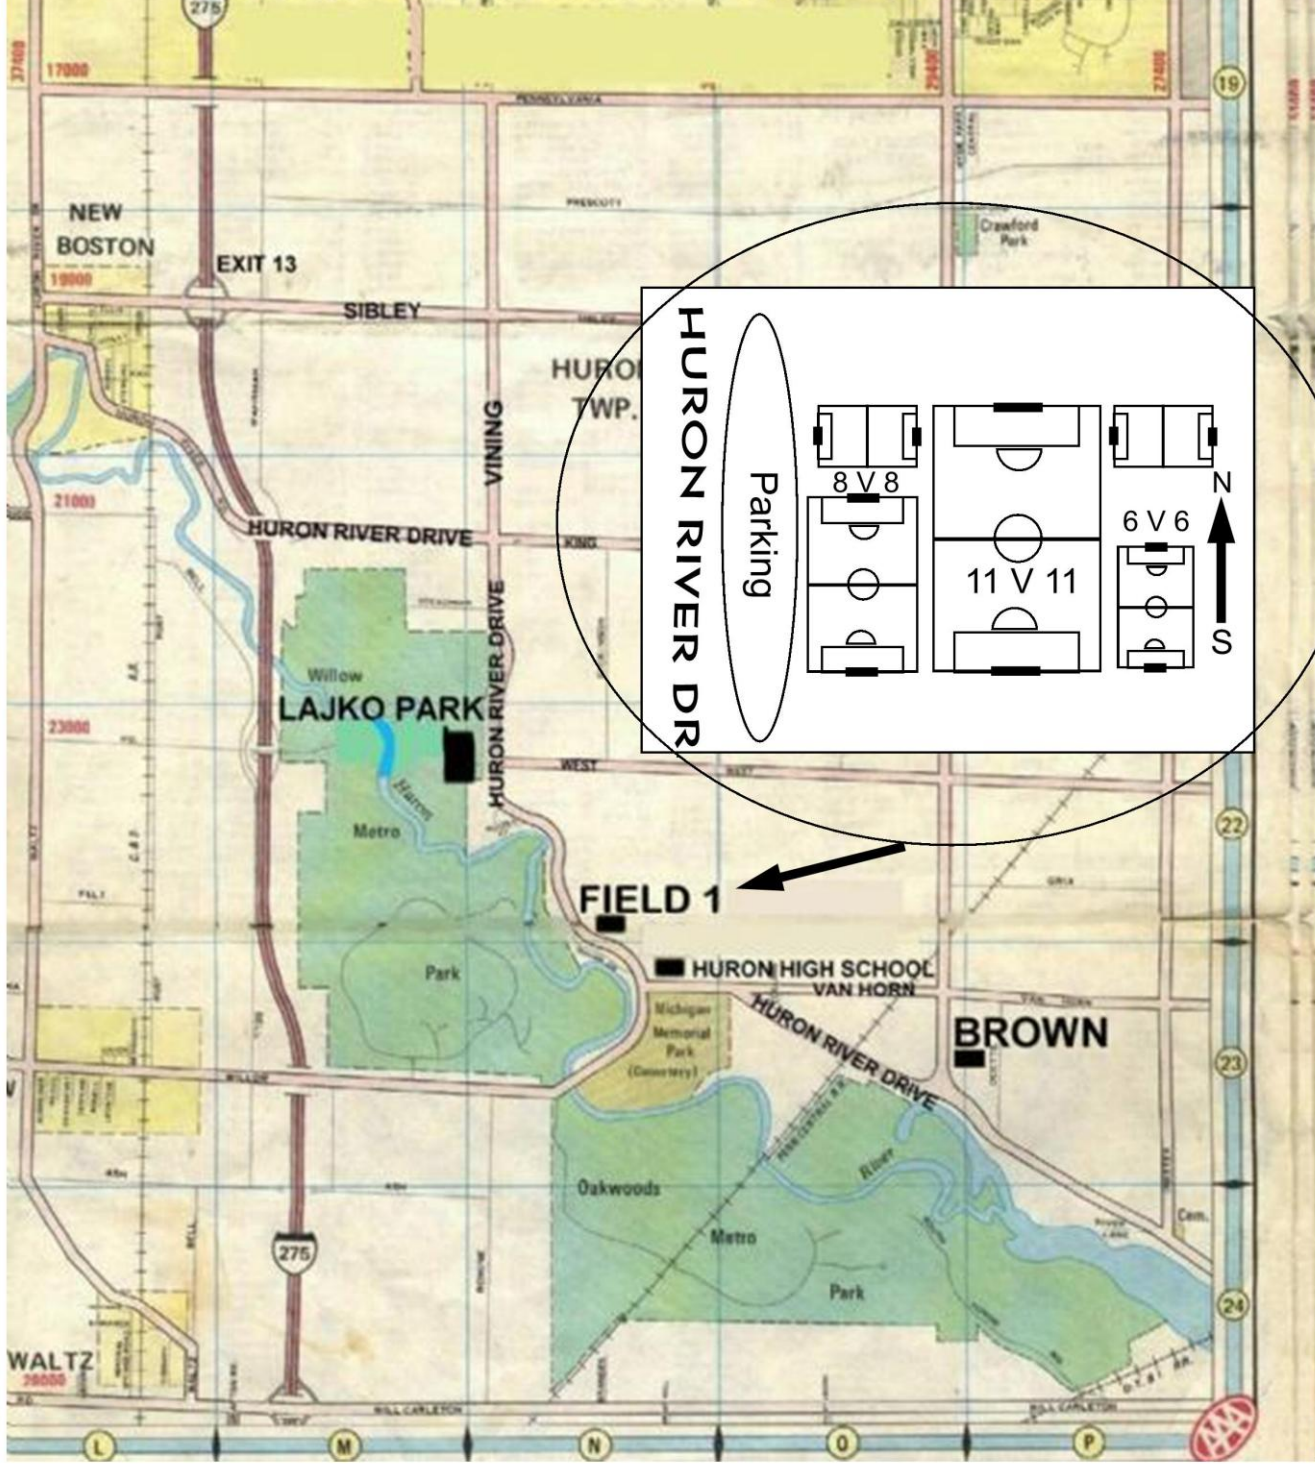

# HURON SOCCER ASSOCIATION

**2007** DIRECTIONS: I-275 SOUTH TO SIBLEY RD. (EXIT 13) 18  
GO EAST TO VINING RD. (TURN RIGHT)  
TAKE VINING RD. TO HURON RIVER DR.  
SOUTH ON HURON RIVER DR. TO FIELDS

HURON RIVER DR

Parking

FIELD 1

HURON HIGH SCHOOL  
VAN HORN

BROWN