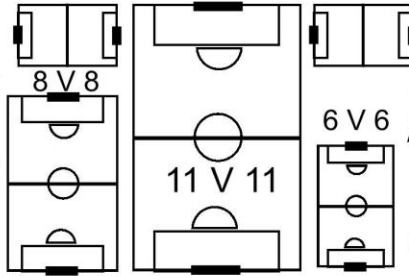

FIELD 1

HURON HIGH SCHOOL
VAN HORN

BROWN