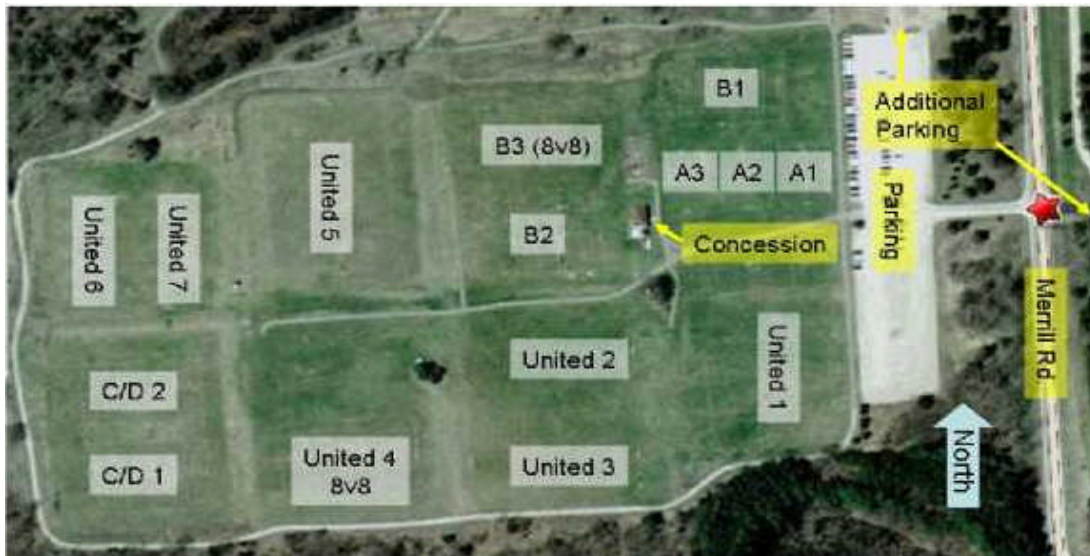

# Hamburg Soccer MerrillFields

10700 Merrill Rd, Whitmore Lake, Livingston, Michigan 48189

From US-23 exit 54B: Follow M-36 west four miles toward Hamburg to Merrill Rd.; turn left; follow Merrill about 1/2 mile South to Bennet Park West entrance on right.