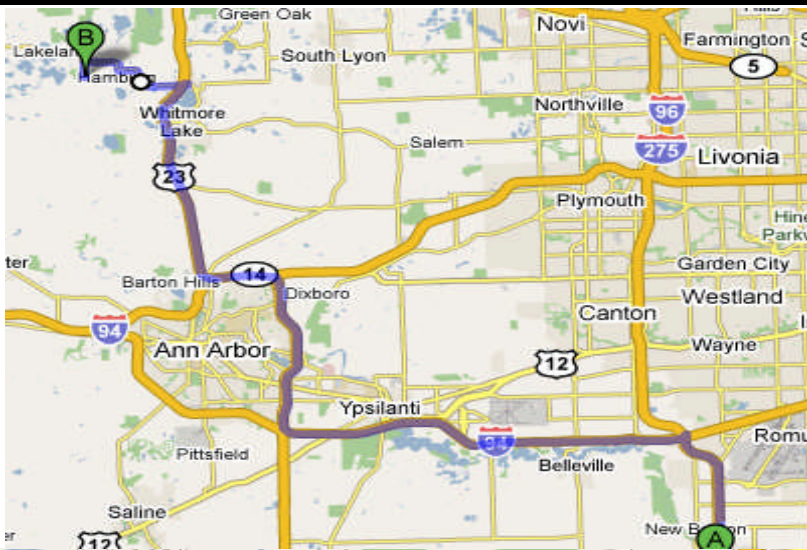

# Hamburg Soccer MerrillFields

10700 Merrill Rd, Whitmore Lake, Livingston, Michigan 48189

From US-23 exit 54B: Follow M-36 west four miles toward Hamburg to Merrill Rd.; turn left; follow Merrill about 1/2 mile South to Bennet Park West entrance on right.