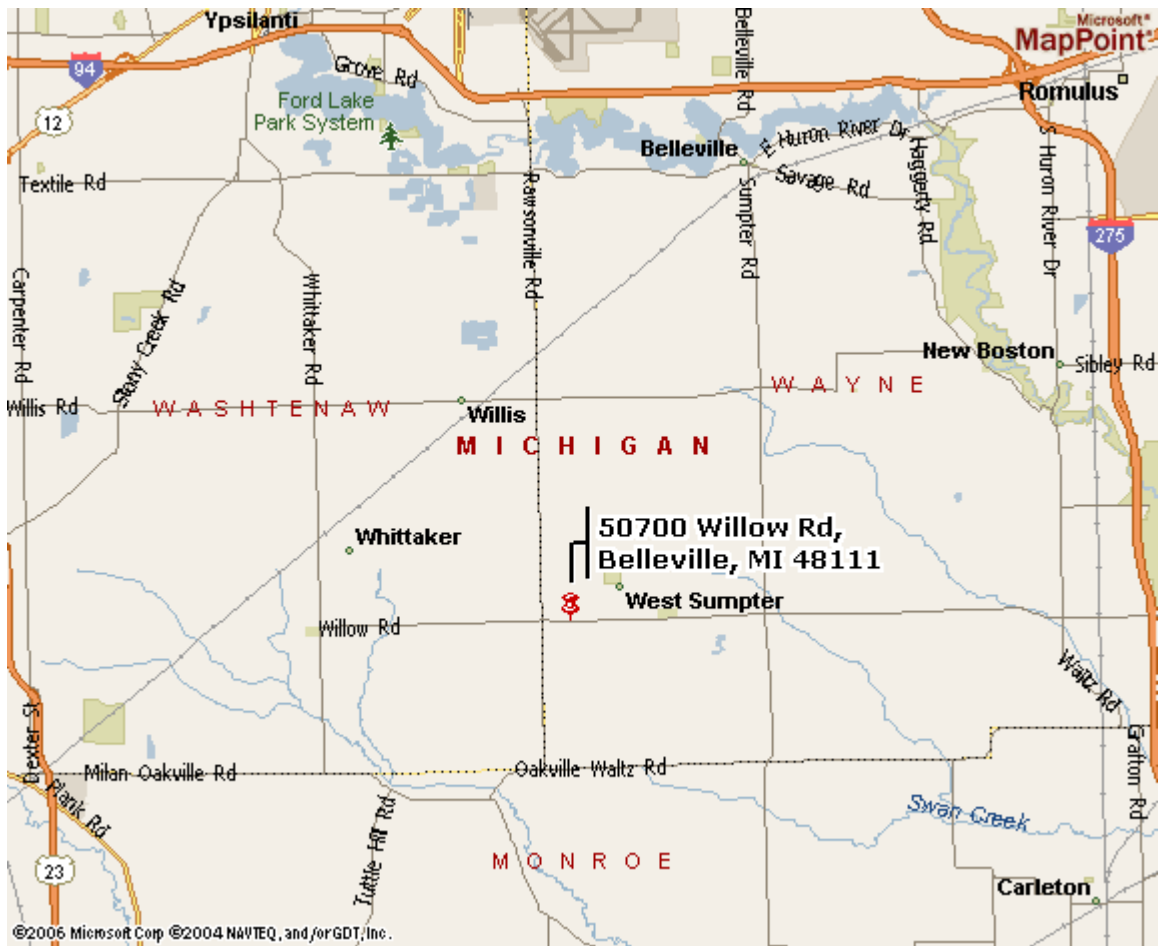

FALL 2007
LINCOLN SOCCER CLUB
DIRECTIONS TO BESSIE HOFFMAN

To: Bessie Hoffman School
 50700 Willow Road
 Belleville, MI. 48111

From I-94 take exit 187 and go South on Rawsonville Rd approximately 7 miles to Willow Rd. Turn Left (East) approximately 1/3 of a mile to Bessie Hoffman Elementary.

Willow Road

No Dogs or Smoking allowed on school property.